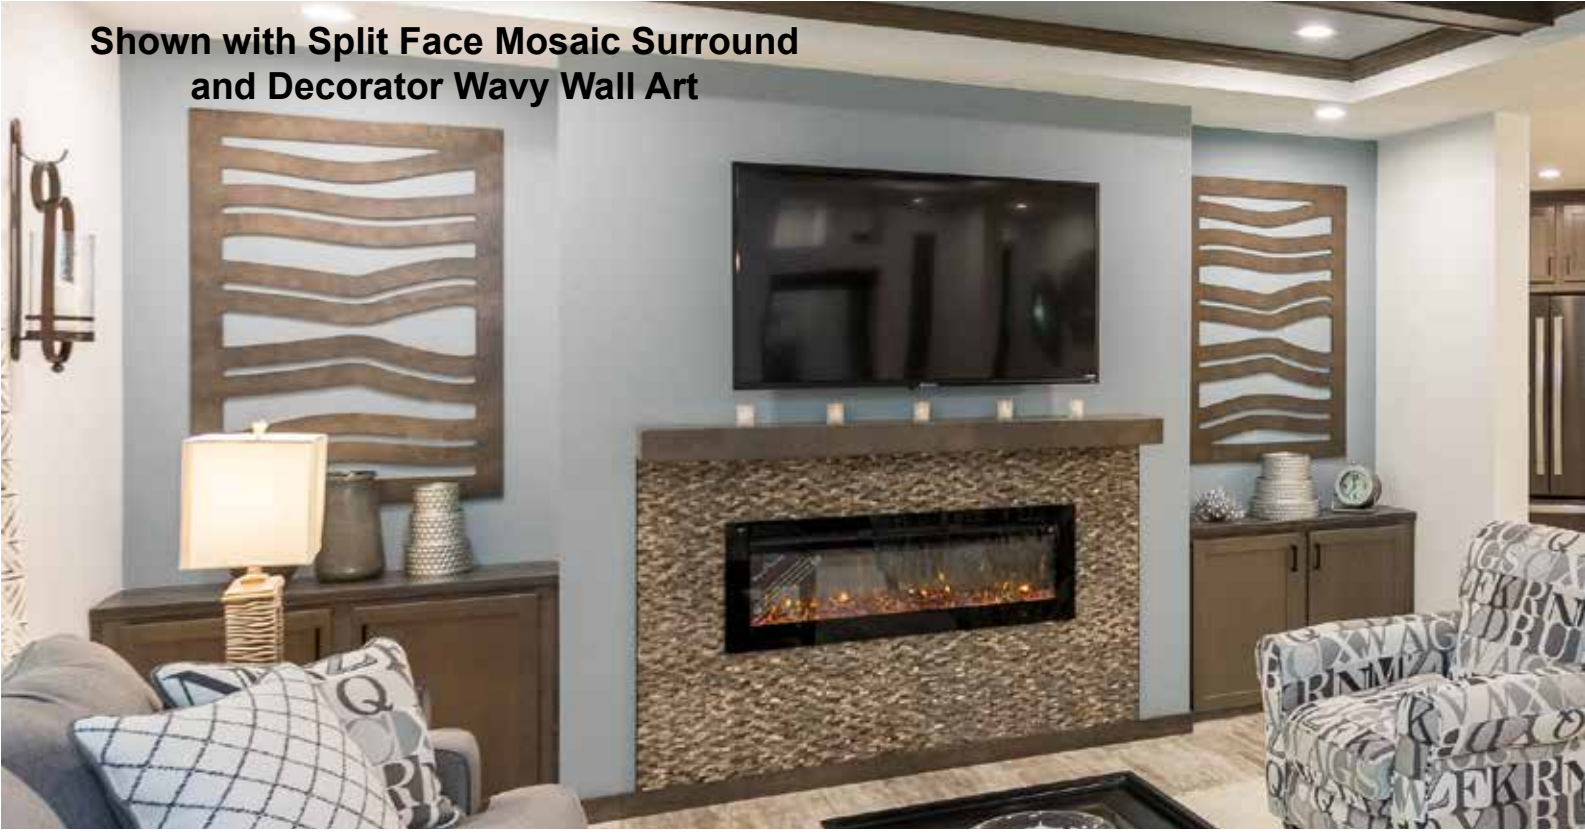

Mantles available in the following:

Vintage Oak Rustic Shore
Cottage Slate Stone Henge

Fireplaces

Shown with Split Face Mosaic Surround
and Decorator Wavy Wall Art

Linear Electric Fireplace

Shown with San Francisco Tile Surround
Trimmed in Reclaimed Wood