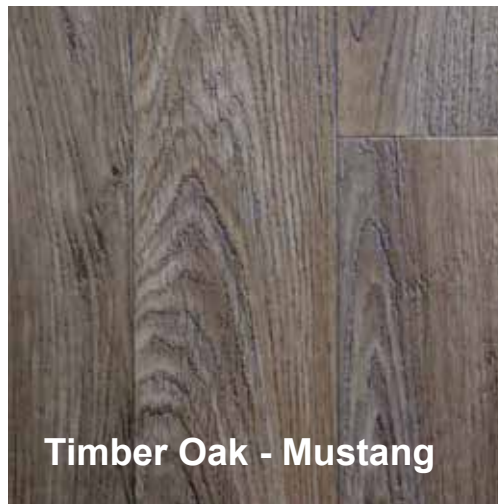

Timber Oak - Mustang